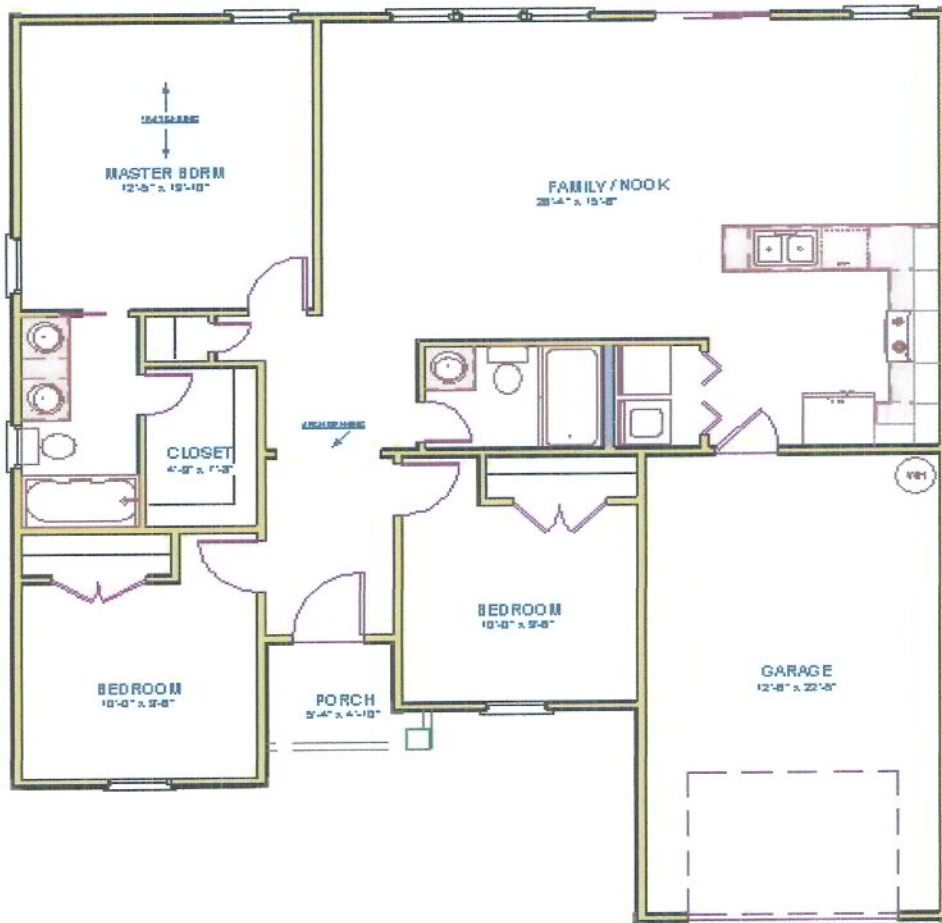

The Sycamore Floor Plan

1196 Heated Sq. Ft, 3 Bed, 2 Bath

LIVING AREA
1128 sq ft