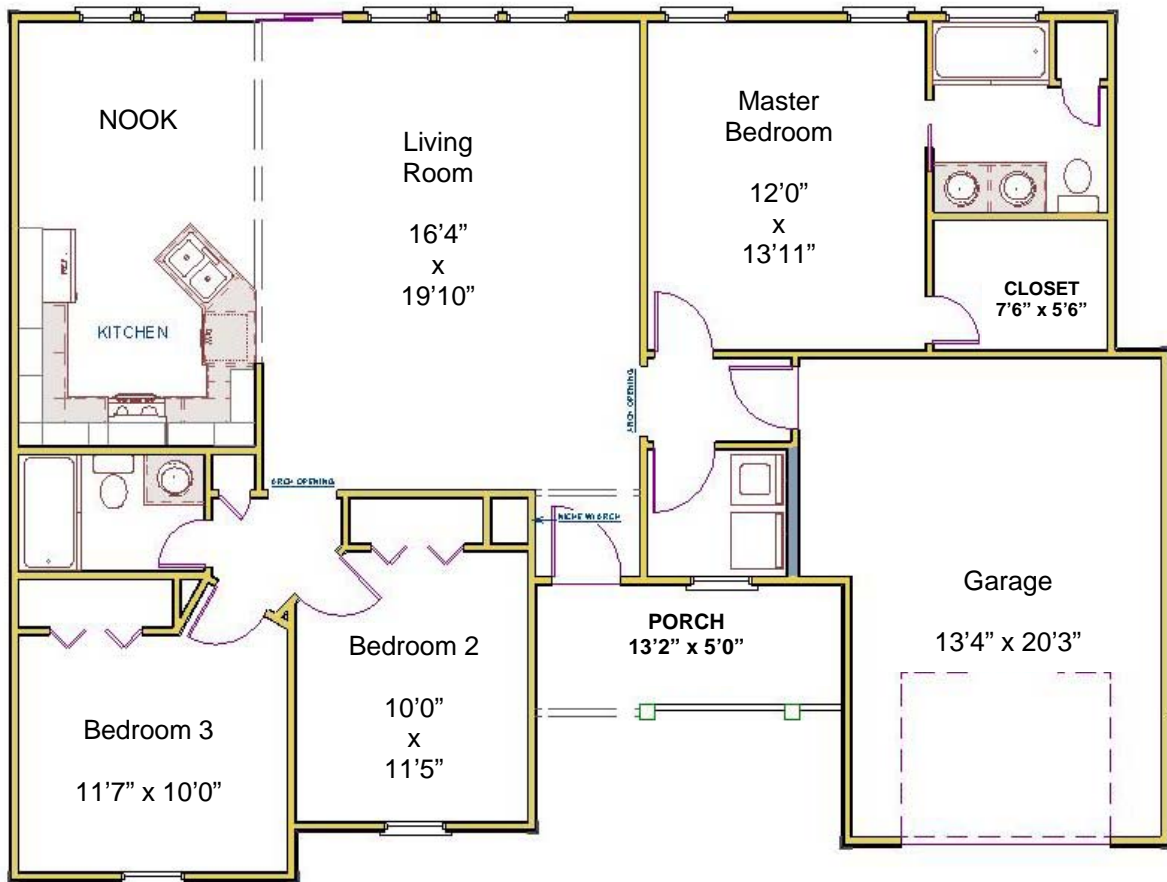

The Holly Floor Plan

1278 Heated Sq Ft, 3 Bed, 2 Bath

Measurements for this proposed new construction home, including square footage and room dimensions, are pulled from blueprint. Field adjustments are frequently made by builder. Buyer to verify measurements before presenting an offer.